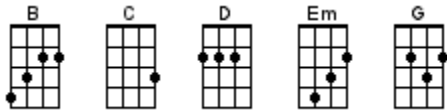

# Be My Yoko Ono

Ed Robertson, Steven Page 1989 (released by Barenaked Ladies 1992)

**INTRO:** / 1 2 / 1 2 /

[G] / [B] / [C] / [D] /  
[G] / [B] / [C] / [D] /

[G]↓ And if there's [B]↓ someone you can [C]↓ live without [D]↓  
Then [G] do so [B] / [C] / [D] /  
[G]↓ And if there's [B]↓ someone you can [C]↓ just shove [D]↓ out  
Well [G] do so [B] / [C] / [D] /

## CHORUS:

[G] You can [B] be my Yoko [C] Ono [D]  
[G] You can [B] follow me where-[C]ever I [D] go  
[G] Be my [B] (**be my**) be my [C] be my Yoko [D] Ono, whoa-o-  
[G]whoa [B] / [C] / [D] /

[G]↓ Oh isn't it [B]↓ beautiful to [C]↓ see two people [D]↓ so much in  
[G] love? [B] / [C] / [D] /  
[G]↓ Barenaked [B]↓ as two virgins [C]↓ hand in hand and [D]↓ hand and hand in  
[G] glove [B] / [C] / [D] /