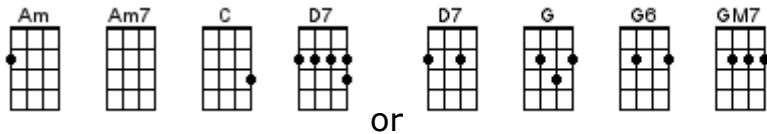

# Circle (All My Life's a Circle)

Harry Chapin 1972

**INTRO: / 1 2 3 4 /**

**[G][Gmaj7] / [G6][Gmaj7] /  
[G][Gmaj7] / [G6][Gmaj7] /**

**[G]** All my **[Gmaj7]** life's a **[G6]** circle **[Gmaj7]**  
**[G]** Sunrise **[Gmaj7]** and sun-**[Am]**down **[Am7]**  
The **[Am]** moon rolls **[Am7]** through the **[D7]** nighttime  
Till the **[G]** daybreak **[Gmaj7]** comes a-**[G6]**round **[Gmaj7]**  
**[G]** All my **[Gmaj7]** life's a **[G6]** circle **[Gmaj7]**  
But **[G]** I can't **[Gmaj7]** tell you **[Am7]** why  
The **[Am7]** season's spinning **[D7]** round again  
The **[C]** years keep **[D7]** rollin' **[G]** by **[Gmaj7] / [G6][Gmaj7]**

It **[G]** seems like **[Gmaj7]** I've been **[G6]** here before **[Gmaj7]**  
**[G]** I can't re-**[Gmaj7]**member **[Am]** when **[Am7]**  
But I **[Am]** got this **[Am7]** funny **[D7]** feeling  
That we'll **[G]** all get to-**[Gmaj7]**gether a-**[G6]**gain **[Gmaj7]**  
There's **[G]** no straight **[Gmaj7]** lines make **[G6]** up my **[Gmaj7]** life  
And **[G]** all my **[Gmaj7]** roads have **[Am7]** bends  
There's **[Am7]** no clear-cut be-**[D7]**ginnings  
**[C]** So far **[D7]** no dead-**[G]**ends **[Gmaj7] / [G6][Gmaj7] /**

**[G]** All my **[Gmaj7]** life's a **[G6]** circle **[Gmaj7]**  
**[G]** Sunrise **[Gmaj7]** and sun-**[Am]**down **[Am7]**  
The **[Am]** moon rolls **[Am7]** through the **[D7]** nighttime  
Till the **[G]** daybreak **[Gmaj7]** comes a-**[G6]**round **[Gmaj7]**  
**[G]** All my **[Gmaj7]** life's a **[G6]** circle **[Gmaj7]**  
But **[G]** I can't **[Gmaj7]** tell you **[Am7]** why  
The **[Am7]** season's spinning **[D7]** round again  
The **[C]** years keep **[D7]** rollin' **[G]** by **[Gmaj7] / [G6][Gmaj7] / [G]↓**