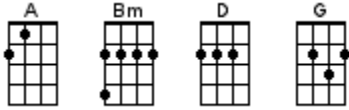

Burning Love

Dennis Linde 1972 (as recorded by Elvis Presley)

INTRO: / 1 2 3 4 / [D] / [D] / [D] / [D] /

[D] Lord Almighty

I [G] feel my [A] temperature [D] risin' [D] mm

[D] Higher 'n' higher

[G] It's burnin' [A] through to my [D] soul [D]

[D] Girl, girl, girl

[G] You've gone and [A] set me on [D] fire [D] mm

My [D] brain is flamin'

[G] I don't know [A] which way to [D] go [D] yeah

CHORUS:

Your [Bm] kisses [A] lift me [G] higher

Like the [Bm] sweet song [A] of a [G] choir

I'm [G] burnin' a hole [A] where I [D] lay [D] yeah

CHORUS:

Your [Bm] kisses [A] lift me [G] higher
Like the [Bm] sweet song [A] of a [G] choir
You [Bm] light my [A] morning [G] sky
With a [A] burnin' [D] love