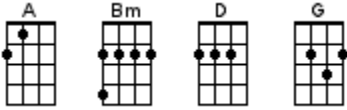

# Burning Love

Dennis Linde 1972 (as recorded by Elvis Presley)

**INTRO:** / 1 2 3 4 / [D] / [D] / [D] / [D] /

[D] Lord Almighty

I [G] feel my [A] temperature [D] risin' [D] mm

[D] Higher 'n' higher

[G] It's burnin' [A] through to my [D] soul [D]

[D] Girl, girl, girl

[G] You've gone and [A] set me on [D] fire [D] mm

My [D] brain is flamin'

[G] I don't know [A] which way to [D] go [D] yeah

[G] My chest [A] is a-[D]heavin' mm-[D]mm, mm-mm

[D] Lord have mercy

I'm [G] burnin' a hole [A] where I [D] lay [D] yeah

**CHORUS:**

Your [Bm] kisses [A] lift me [G] higher  
Like the [Bm] sweet song [A] of a [G] choir  
You [Bm] light my [A] morning [G] sky  
With a [A] burnin' [D] love [G]

**< Two lines sung together >**

With a burnin' [D] love [G]  
**(a [D] hunk, a hunk of burnin' [G] love, ahhh)**

I'm just a [D] hunk, a hunk of burnin' [G] love **(ahhh)**  
I'm just a [D] hunk, a hunk of burnin' [G] love **(ahhh)**  
A [D] hunk, a hunk of burnin' [G] love **(ahhh)**