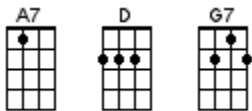

You know she **[D]** winks like a glow worm
[G7] Dances like a spinnin' **[D]** top **[D]**
She's got a **[G7]** crazy partner
[G7] Oughta see 'em reel and **[D]** rock **[D]**
Long as **[G7]** she got a dime
The **[A7]** music will never **[D]** stop

[D] Well roll over Beet-**[D]**hoven
[D] Yeah roll over Beet-**[D]**hoven
[D] Roll over Beet-**[G7]**hoven
[G7] Well roll over Beet-**[D]**hoven
[D] Roll over Beet-**[A7]**hoven
[A7] Dig to these rhythm and **[D]** blues **[D]**↓ **[A7]**↓ **[D]**↓

www.bytownukulele.ca