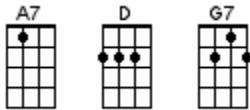

Roll Over Beethoven

Chuck Berry 1956 (as recorded by The Beatles 1963)

INTRO: / 1 2 / 1 2 / [D] / [D]

Well gonna [D] write a little letter
Gonna [G7] mail it to my local D [D] J [D]
It's a [G7] rockin' little record
I [G7] want my jockey to [D] play [D]
Roll [G7] over Beethoven
I gotta [A7] hear it again to-[D]day [D]

I got a [D] rockin' pneumonia
I [G7] need a shot of rhythm and [D] blues [D] ooh
I think I [G7] got it off the writer
Sittin' [G7] down by the rhythm re-[D]view [D]
Roll [G7] over Beethoven
We're [A7] rockin' in two by [D] two [D]

You know she **[D]** winks like a glow worm
[G7] Dances like a spinnin' **[D]** top **[D]**
She's got a **[G7]** crazy partner
[G7] Oughta see 'em reel and **[D]** rock **[D]**
Long as **[G7]** she got a dime
The **[A7]** music will never **[D]** stop

[D] Well roll over Beet-**[D]**hoven
[D] Yeah roll over Beet-**[D]**hoven
[D] Roll over Beet-**[G7]**hoven
[G7] Well roll over Beet-**[D]**hoven
[D] Roll over Beet-**[A7]**hoven
[A7] Dig to these rhythm and **[D]** blues **[D]**↓ **[A7]**↓ **[D]**↓