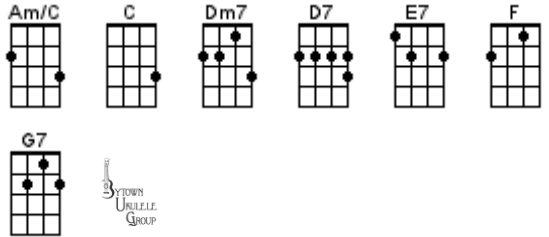

GCEA (C6) Chord Chart for BUG Jam December 18, 2023

23 Décembre

Hard Candy Christmas

Christmas All Over Again

It Snowed

Christmas In Killarney

It's The Most Wonderful Time Of The Year

The Christmas Song (Chestnuts Roasting On An Open Fire)

Jingle Bell Rock

The Christmas Song Song

Jingle Bells

Feliz Navidad

Jolly Old St. Nicholas

Last Christmas

River

Let It Snow