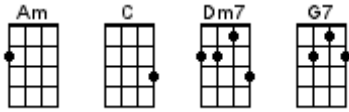

Last Christmas