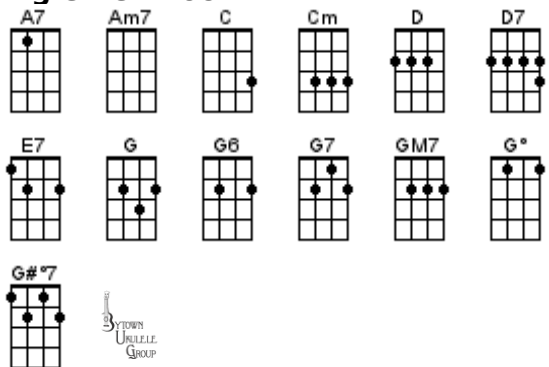

GCEA (C6) Chord Chart for BUG Jam December 18, 2023

23 Décembre

Hard Candy Christmas

Christmas All Over Again

It Snowed

Christmas In Killarney

It's The Most Wonderful Time Of The Year

The Christmas Song (Chestnuts Roasting On An Open Fire)

Jingle Bell Rock

The Christmas Song Song

Jingle Bells

Feliz Navidad

Jolly Old St. Nicholas

Last Christmas

River

Let It Snow

Old Toy Trains

White Christmas

Pretty Paper

You Make It Feel Like Christmas