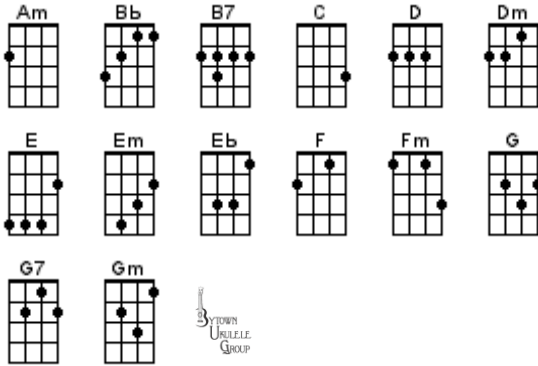

GCEA (C6) Chord Chart for BUG Jam December 18, 2023

23 Décembre

Hard Candy Christmas

Christmas All Over Again

It Snowed

Christmas In Killarney

It's The Most Wonderful Time Of The Year

The Christmas Song (Chestnuts Roasting On An Open Fire)

Jingle Bell Rock

The Christmas Song Song

Jingle Bells

Feliz Navidad

Jolly Old St. Nicholas

Last Christmas

River

Let It Snow

Seagull Stew

Little Skidoo

Silver Bells

Mele Kalikimaka

Skating Rink

The Twelve Days Of Christmas

Merry Christmas From The Family

Up On the Housetop

Old Toy Trains

White Christmas

Pretty Paper

You Make It Feel Like Christmas