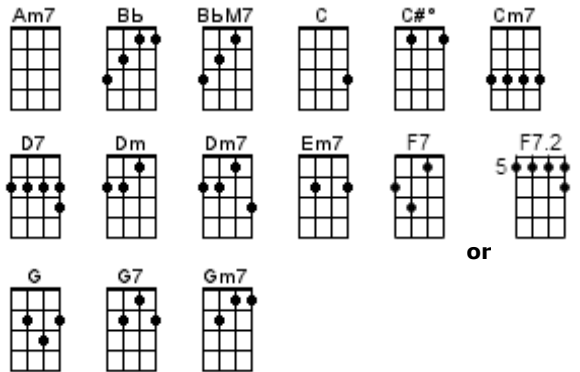

GCEA (C6) Chord Chart for BUG Jam December 18, 2023

23 Décembre

Hard Candy Christmas

Christmas All Over Again

It Snowed

Christmas In Killarney

It's The Most Wonderful Time Of The Year

The Christmas Song (Chestnuts Roasting On An Open Fire)

Jingle Bell Rock

The Christmas Song Song

Jingle Bells

Feliz Navidad

Jolly Old St. Nicholas

Last Christmas

River

Let It Snow