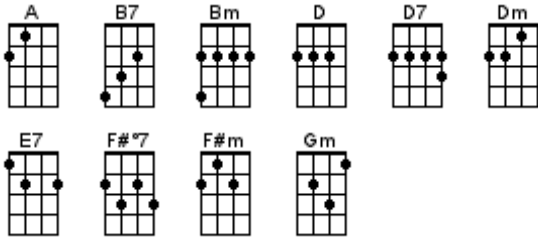

GCEA (C6) Chord Chart for BUG Jam December 18, 2023

23 Décembre

Hard Candy Christmas

Christmas All Over Again

It Snowed

Christmas In Killarney

It's The Most Wonderful Time Of The Year

The Christmas Song (Chestnuts Roasting On An Open Fire)

Jingle Bell Rock

The Christmas Song Song

Jingle Bells

Feliz Navidad

Jolly Old St. Nicholas

Last Christmas

River

Let It Snow