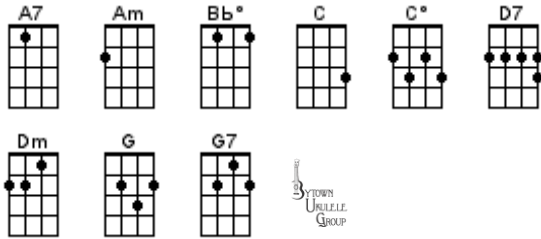

GCEA (C6) Chord Chart for BUG Jam December 18, 2023

23 Décembre

Hard Candy Christmas

Christmas All Over Again

It Snowed

Christmas In Killarney

It's The Most Wonderful Time Of The Year

The Christmas Song (Chestnuts Roasting On An Open Fire)

Jingle Bell Rock

The Christmas Song Song

Jingle Bells

Feliz Navidad

Jolly Old St. Nicholas

Last Christmas

River

Let It Snow

Seagull Stew

Little Skidoo

Silver Bells

Mele Kalikimaka

Skating Rink

The Twelve Days Of Christmas

Merry Christmas From The Family

Up On the Housetop