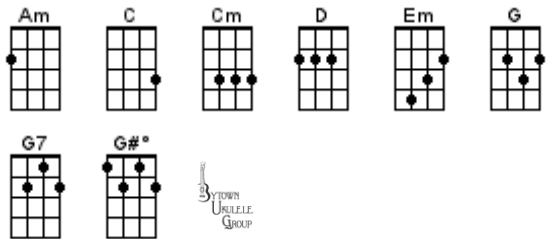

Old Toy Trains

White Christmas