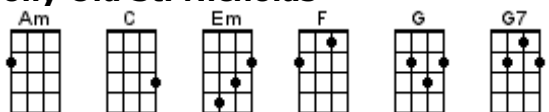

Jolly Old St. Nicholas