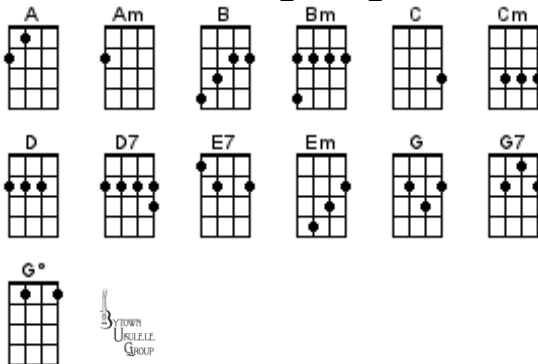

GCEA (C6) Chord Chart for BUG Jam December 18, 2023

23 Décembre

Hard Candy Christmas

Christmas All Over Again

It Snowed

Christmas In Killarney

It's The Most Wonderful Time Of The Year

The Christmas Song (Chestnuts Roasting On An Open Fire)

Jingle Bell Rock

The Christmas Song Song

Jingle Bells

Feliz Navidad

Jolly Old St. Nicholas

Last Christmas

River

Let It Snow