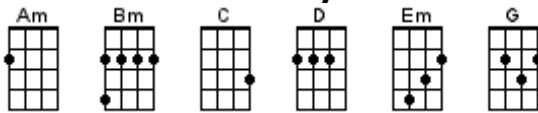

GCEA (C6) Chord Chart for BUG Jam December 18, 2023

23 Décembre

Hard Candy Christmas

Christmas All Over Again

It Snowed

Christmas In Killarney

It's The Most Wonderful Time Of The Year

The Christmas Song (Chestnuts Roasting On An Open Fire)