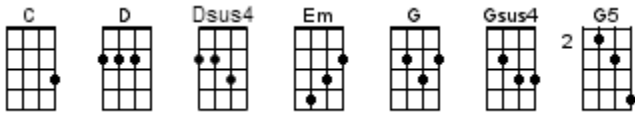

Sing Me A Song

William Prince, Serena Ryder 2022

William: BLUE **Serena: RED** **Together: Black**

INTRO: / 1 2 / 1 2 /

[G] / [G] / [D] / [D] /

[C] / [D] / [G] / [G]

Sing me a [G] song, babe [G]

What kind of [D] song, babe? [D]

The [C] one you hear, when you [C] look into my [Dsus4] soul [D]

Sing me a [G] song, babe [G]

What kind of [D] song, babe? [D]

It ain't gotta be [C] good, it ain't gotta be [D] long

Just sing me a [G] song [G]

It ain't gotta be [C] good, it ain't gotta be [D] long

Just sing me a [G] song [G]

Play me a [G] song, babe [G]

What kind of [D] song, babe? [D]

The [C] one that feels, the [C] closest to my [Dsus4] touch [D]

Just play me a [G] song [G]

BRIDGE:

And [G] I could play this guitar with-[D]out any strings

[Em] I could sing for hours about [D] everything

And [C] that would be, al-[D]right by [G] me [G]

[G] I could play this guitar with-[D]out any strings