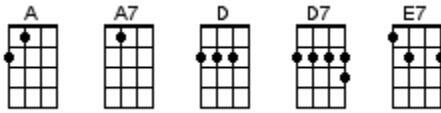

Blue Moon Of Kentucky

Bill Monroe 1946 (recorded by Paul McCartney 1991)

INTRO: / 1 2 3 / 1 2 3 / [A] / [A] / [A] / [A]

Well, blue [A] moon of Ken-[A7]tucky, keep on [D] shinin' [D]
Shine [A] on, the one that's gone, and left me [E7] blue [E7]
Well, blue [A] moon of Ken-[A7]tucky, keep on [D] shinin' [D]
Shine [A] on, the one that's [E7] gone, and left me [A] blue [A7]

Well, it was [D] on one moonlight night, with the [A] stars, shinin' [A7] bright
[D] Wind, blowin' high, my [A] love, said good-[E7]bye
Blue [A] moon of Ken-[A7]tucky, keep on [D] shinin' [D]
Shine [A] on, the one that's [E7] gone, and left me [A] blue [A]

INSTRUMENTAL VERSE:

Well, blue [A] moon of Ken-[A7]tucky, keep on [D] shinin' [D]
Shine [A] on, the one that's gone, and left me [E7] blue [E7]
Well, blue [A] moon of Ken-[A7]tucky, keep on [D] shinin' [D]
Shine [A] on, the one that's [E7] gone, and left me [A] blue [A7]

Well, it was [D] on one moonlight night, with the [A] stars, shinin' [A7] bright
[D] Wind, blowin' high, my [A] love, said good-[E7]bye
Blue [A] moon of Ken-[A7]tucky, keep on [D] shinin' [D]
Shine [A] on, the one that's [E7] gone, and left me [A] blue [A]↓ 2 3 4