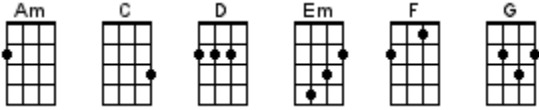

Forever Autumn

Jeff Wayne, Gary Osborne, Paul Vigrass 1969 (recorded by Justin Hayward)

INTRO: / 1 2 3 4 /

[Em] [Em] [Em] [Em]

A | -2-0-2---0----- | -2-0-2---0----- | -2-0-2---0----- | -----2---7--- |

E | -----3---2-3-0- | -----3---2-3-0- | -----3---2-3-0- | -0---3----- |

| 1 + 2 + 3 + 4 + | 1 + 2 + 3 + 4 + | 1 + 2 + 3 + 4 + | 1 + 2 + 3 + 4 + |

[Em] The summer sun is fading as the [D] year grows old [D]
 / [C] And [G] darker / [Am] days are [G] drawing / [D] near / [D] /
 [C] The winter winds will be much [D] colder [D]↓
 Now you're not

/ [C] Like a [G] song through the / [F] trees you came to [Em] love me [Em]
 / [C] Like a [G] leaf on a / [F] breeze you blew a-[Em]way [Em] / [Am] / [Am]↓

[Em] [Em] [Em] [Em]

A | -2-0-2---0----- | -2-0-2---0----- | -2-0-2---0----- | -----2---7--- |

'Cause you're not [Em] here [Em]
 'Cause you're not [D] here [D]
 'Cause you're not [Em] here [Em]

/ [C] Like a [G] song through the / [F] trees you came to [Em] love me [Em]
 / [C] Like a [G] leaf on a / [F] breeze you blew a-[Em]way [Em] / [Am] / [Am]↓