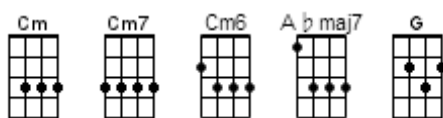

Summer In The City

John Sebastian, Steve Boone, Mark Sebastian 1966 (as recorded by The Lovin' Spoonful)

Chord patterns:

Pattern 1

Pattern 2

Pattern 3

INTRO: / 1 2 / 1 2 /

[Db7] ↓ / [C7] ↓ / [Db7] ↓ / [C7] ↓ / [Db7] ↓ / [C7] ↓ /

[Cm] Hot town [Cm7] summer in the city
 [Cm6] Back of my neck gettin' [Abmaj7] dirty n' [G] gritty
 [Cm] Been down [Cm7] isn't it a pity
 [Cm6] Doesn't seem to be a [Abmaj7] shadow in the [G] city
 [G] All around [G7] people lookin' half dead
 [Cm] Walkin' on the sidewalk [C] hotter than a match head [C]

[Cm] Cool town [Cm7] evenin' in the city
 [Cm6] Dressed so fine and [Abmaj7] lookin' so [G] pretty
 [Cm] Cool cat [Cm7] lookin' for a kitty
 [Cm6] Gonna look in every [Abmaj7] corner of the [G] city
 [G] Till I'm [G7] wheezin' at the bus stop
 [Cm] Runnin' up the stairs, gonna [C] meet you on the rooftop [C]