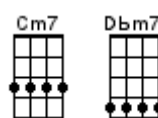

Summer In The City

John Sebastian, Steve Boone, Mark Sebastian 1966 (as recorded by The Lovin' Spoonful)

Chord patterns:

Pattern 1

Pattern 2

Pattern 3

INTRO: / 1 2 / 1 2 /

[Db7] ↓ / [C7] ↓ / [Db7] ↓ / [C7] ↓ / [Db7] ↓ / [C7] ↓ /

[Cm] Hot town [Cm7] summer in the city
 [Cm6] Back of my neck gettin' [Abmaj7] dirty n' [G] gritty
 [Cm] Been down [Cm7] isn't it a pity
 [Cm6] Doesn't seem to be a [Abmaj7] shadow in the [G] city
 [G] All around [G7] people lookin' half dead
 [Cm] Walkin' on the sidewalk [C] hotter than a match head [C]

CHORUS:

[F] But at night it's a [Bb] different world
[F] Go out and [Bb] find a girl
[F] Come on, come on, an' [Bb] dance all night
[F] Despite the heat it'll [Bb] be alright
An' [Dm] babe, don't you [G] know it's a pity
That [Dm] days, can't [G] be like the nights
In the [Dm] summer, in the [G] city
[Dm] Summer in the [G] city