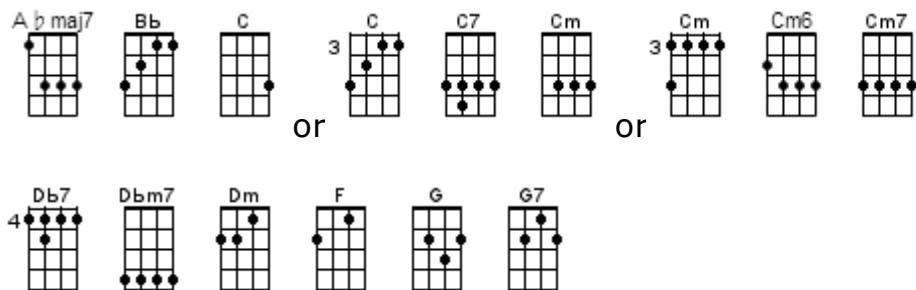

Summer In The City

John Sebastian, Steve Boone, Mark Sebastian 1966 (as recorded by The Lovin' Spoonful)

Chord patterns:

Pattern 1

Pattern 2

Pattern 3

INTRO: / 1 2 / 1 2 /

[Db7] ↓ / [C7] ↓ / [Db7] ↓ / [C7] ↓ / [Db7] ↓ / [C7] ↓ /

[Cm] Hot town [Cm7] summer in the city
 [Cm6] Back of my neck gettin' [Abmaj7] dirty n' [G] gritty
 [Cm] Been down [Cm7] isn't it a pity
 [Cm6] Doesn't seem to be a [Abmaj7] shadow in the [G] city
 [G] All around [G7] people lookin' half dead
 [Cm] Walkin' on the sidewalk [C] hotter than a match head [C]

CHORUS:

[F] But at night it's a [Bb] different world
 [F] Go out and [Bb] find a girl
 [F] Come on, come on, an' [Bb] dance all night
 [F] Despite the heat it'll [Bb] be alright
 An' [Dm] babe, don't you [G] know it's a pity
 That [Dm] days, can't [G] be like the nights
 In the [Dm] summer, in the [G] city
 In the [Dm] summer, in the [G] city

[Cm] Cool town [Cm7] evenin' in the city
 [Cm6] Dressed so fine and [Abmaj7] lookin' so [G] pretty
 [Cm] Cool cat [Cm7] lookin' for a kitty
 [Cm6] Gonna look in every [Abmaj7] corner of the [G] city
 [G] Till I'm [G7] wheezin' at the bus stop
 [Cm] Runnin' up the stairs, gonna [C] meet you on the rooftop [C]