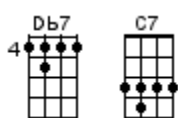

Summer In The City

John Sebastian, Steve Boone, Mark Sebastian 1966 (as recorded by The Lovin' Spoonful)

Chord patterns:

Pattern 1

Pattern 2

Pattern 3

INTRO: / 1 2 / 1 2 /

[Db7] ↓ / [C7] ↓ / [Db7] ↓ / [C7] ↓ / [Db7] ↓ / [C7] ↓ /

[Cm] Hot town [Cm7] summer in the city
 [Cm6] Back of my neck gettin' [Abmaj7] dirty n' [G] gritty
 [Cm] Been down [Cm7] isn't it a pity
 [Cm6] Doesn't seem to be a [Abmaj7] shadow in the [G] city
 [G] All around [G7] people lookin' half dead
 [Cm] Walkin' on the sidewalk [C] hotter than a match head [C]

[Cm] Cool town [Cm7] evenin' in the city
 [Cm6] Dressed so fine and [Abmaj7] lookin' so [G] pretty
 [Cm] Cool cat [Cm7] lookin' for a kitty
 [Cm6] Gonna look in every [Abmaj7] corner of the [G] city
 [G] Till I'm [G7] wheezin' at the bus stop
 [Cm] Runnin' up the stairs, gonna [C] meet you on the rooftop [C]