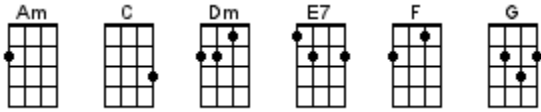

Baby One More Time

Max Martin (as recorded by Britney Spears 1998)

< RIFF start, during ghost counts, at the ends of some lines >

[Am]
A | -----0-0- | -0
C | -----3----- | --
| 1 + 2 + 3 + 4 + | --

INTRO: / 1 2 3 4 / [Z] / [Z] / [Z] / [Z] 1 2 3 RIFF /

[Z] Oh baby baby [Z] 1 2 3 RIFF [Z] Oh baby baby [Z] 1 2 3 RIFF

[Am] ↓ Oh baby baby, how [E7] was I supposed to [C] know
That [Dm] something wasn't [E7] right here
[Am] Oh baby baby, I [E7] shouldn't have let you [C] go
And [Dm] now you're out of [E7] sight, yeah
[Am] Show me how you want it [E7] to be
Tell me [C] baby, 'cause I need to [Dm] know now [E7] oh because

[Am] ↓ Oh baby baby, the [E7] reason I breathe is [C] you
[Dm] Boy you got me [E7] blinded
[Am] Oh pretty baby, there's [E7] nothing that I [C] wouldn't do
It's [Dm] not the way I [E7] planned it
[Am] Show me how you want it [E7] to be
Tell me [C] baby, 'cause I need to [Dm] know now [E7] oh because

LEADER SINGS BRIDGE: [E7] **I must con-**

< TWO PARTS SUNG TOGETHER >

LEADER:

[Am] **fess, that my loneli-[E7]ness, is killing me [C] no-o-o-o-ow**

Don't you [Dm] know I [E7] still be-[Am]lieve, that you will be [E7] here