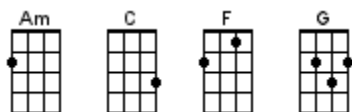

Say **[Am]** all my life (**all my life**)
Say **[C]** all my loving (**all my loving**)
Say **[G]** all my life (**all my life**)
I de-**[F]**vote it to you (**I devote it to you**)

If I **[Am]**↓ gave you, my de-**[C]**↓votion
Like I **[G]**↓ should have, when you were **[F]**↓ mine
Would you **[Am]**↓ take it, would you **[C]**↓ hold it?
Would you **[G]**↓ say I didn't make it on **[F]**↓ time?

INSTRUMENTAL: with "horns"

[Am] / [C] / [G] (My de-[F]votion)
[Am] / [C] / [G] / [F] (My de-[F]↓votion)

www.bytownukulele.ca