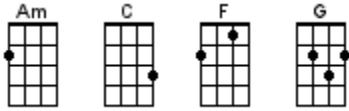

Devotion

Coleman Hell 2015

INTRO: / 1 2 3 4 / [Am]↓ 2 3 4 / 1 2

If I [Am] gave you, my de-[C]votion
Like I [G] should have, when you were [F] mine
Would you [Am] take it, would you [C] hold it?
Would you [G] say I didn't make it on [F] time?

If I [Am] gave you, my de-[C]votion
Would you [G] lay here, with me to-[F]night?
I could [Am] show you, all the [C] reasons
Why you [G] should be waking up by my [F] side
Why you [F]↓ should be waking up by my side 2 <CLAP> 4

INSTRUMENTAL: with "horns"

[Am] / [C] / [G] (My de-[F]votion)
[Am] / [C] / [G] (My de-[F]↓votion)

Well you [Am] knew my repu-[C]tation
But you [G] loved me, any-[F]way
Now you [Am] have your reser-[C]vations
But I [G] want you but I want you to [F] stay

INSTRUMENTAL: with "horns"

[Am] / [C] / [G] (My de-[F]votion)
[Am] / [C] / [G] (My de-[F]↓votion)

BRIDGE:

[Am]↓ All my life
[C]↓ All my loving
[G]↓ All my life
I de-[F]↓vote it to you

Say [Am] all my life (all my life)
Say [C] all my loving (all my loving)
Say [G] all my life (all my life)
I de-[F]vote it to you (I devote it to you)