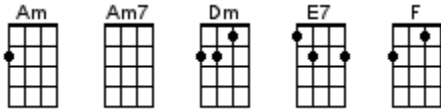

# Sixteen Tons

Merle Travis 1946 (lyrics in this arrangement from Tennessee Ernie Ford 1955 version)

< SINGING NOTE: A >

INTRO: / 1 2 / 1 2 /

[Am] Do do do do / [E7] do-do-do [Am] do / [Am] / [Am]

Some [Am] people say a [Am7] man is [F] made out of [E7] mud  
A [Am] poor man's [Am7] made out of [F] muscle and [E7] blood  
[Am] Muscle and blood and [Dm] skin and bones  
A [Am] mind that's weak and a back that's [E7] strong

[Am] Do do do do / [E7] do-do-do [Am] do / [Am] / [Am]

I was [Am] born one [Am7] morning when the [F] sun didn't [E7] shine  
I [Am] picked up my [Am7] shovel and I [F] walked to the [E7] mine  
I loaded [Am] sixteen tons of [Dm] number nine coal  
And the [Am] straw boss said, "Well, a-bless my [E7] soul!"