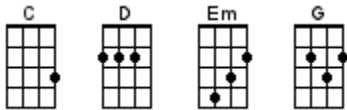

Brown Eyed Girl

Van Morrison 1967 (play-along with Ukulele Underground)

< RIFF CAN BE SEPARATED INTO TWO UKE PARTS OR PLAYED ON KAZOO >

INTRO: / 1 2 3 4 /

[G]↓ [C]↓ [G]↓ [D]↓

A| -2-3-5-3-2- | -7--9-10--9-7- | -2-3-5-3-2- | ----- |
E| -3-5-7-5-3- | -8-10-12-10-8- | -3-5-7-5-3- | -2-2-3-5- |
C| ----- | ----- | ----- | -2----- |
G| ----- | ----- | ----- | ----- |

[G] Hey where did [C] we go [G] days when the [D] rains came
[G] Down in the [C] hollow [G] playin' a [D] new game
[G] Laughin' and a-[C]runnin' hey hey [G] skippin'and a-[D]jumpin'
[G] In the misty [C] morning fog [G] with our [D] hearts a-thumpin' and [C] you
[D] My brown eyed [G] girl [Em]
[C] You my [D] brown eyed [G] girl [D]

[G] And whatever [C] happened [G] to Tuesday and [D] so slow
[G] Goin' down the [C] old mine [G] with a transistor [D] radio
[G] Standin' in the [C] sunlight laughin'
[G] Hidin' behind a [D] rainbow's wall [G] slippin' and a [C] slidin'
[G] All along the [D] waterfall with [C] you
[D] My brown eyed [G] girl [Em]
[C] You my [D] brown eyed [G] girl

[G]↓	[C]↓	[G]↓	[D]↓
A -2-3-5-3-2- -7--9-10--9-7- -2-3-5-3-2- -----			
E -3-5-7-5-3- -8-10-12-10-8- -3-5-7-5-3- -2-2-3-5-			
C ----- ----- ----- -----			
G ----- ----- ----- -----			

[G] So hard to **[C]** find my way **[G]** now that I'm **[D]** on my own
[G] I saw you just the **[C]** other day **[G]** oh my **[D]** you have grown
[G] Cast my **[C]** memory back there **[G]** lord
 Sometimes I'm **[D]** overcome thinkin' 'bout
[G] Makin' love in the **[C]** green grass
[G] Behind the **[D]** stadium with **[C]** you
[D] My brown eyed **[G]** girl **[Em]**
[C] You my **[D]** brown eyed **[G]** girl