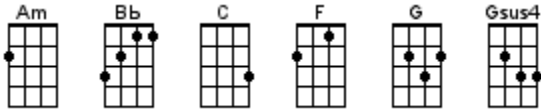

# Let My Love Open The Door

Pete Townshend 1980

**INTRO:** / 1 2 3 4 /

[C][G] / [F][G]↓ /  
[C][G] / [F][G]↓ /  
[C][G] / [F][G]↓ /  
[C][G] / [F][G]↓ /

[C] When people [G] keep re-[F]peating [G]  
That [C] you'll never [G] fall in [F] love [G]  
When [C] everybody [G] keeps re-[F]treating [G]  
But [C] you can't seem to [G] get e-[F]nough [G]

Let [Am] my love [G] open the [F] door [G]  
Let [Am] my love [G] open the [F] door [G]  
Let [Am] my love [G] open the [F] door  
To [G] your [C] heart  
**(my love [G] open the [F] door) [G]**

Let [C] my love [G] open the [F] door [G]  
Let [C] my love [G] open the [F] door [G]  
Let [C] my love [G] open the [F] door [G]

## BRIDGE:

[Am] I have the only [Am] key to your heart  
[F] I can stop you [F] falling apart  
[Bb] Try today, you'll [F] find this way  
[Gsus4] Come on and give me a [G] chance to say

Let **[Am]** my love open the **[Am]** door  
 It's **[Am]** all I'm living **[Am]** for  
 Re-**[Bb]**lease yourself from **[Bb]** misery  
 There's **[G]** only one thing's gonna **[G]** set you free  
 That's **[C]** my love **[G]** / **[F][G]**  
 That's **[C]** my love **[G]** / **[F][G]**

Let **[Am]** my love **[G]** open the **[F]** door **[G]**  
 Let **[Am]** my love **[G]** open the **[F]** door **[G]**  
 Let **[Am]** my love **[G]** open the **[F]** door  
 To **[G]** your **[C]** heart **[C]** / **[C]** / **[C]**↓