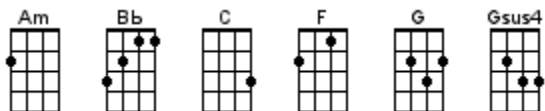

Let **[Am]** my love open the **[Am]** door
It's **[Am]** all I'm living **[Am]** for
Re-**[Bb]**lease yourself from **[Bb]** misery
There's **[G]** only one thing's gonna **[G]** set you free
That's **[C]** my love **[G]** / **[F][G]**
That's **[C]** my love **[G]** / **[F][G]**

Let **[C]** my love **[G]** open the **[F]** door **[G]**
Let **[C]** my love **[G]** open the **[F]** door **[G]**
Let **[C]** my love **[G]** open the **[F]** door **[G]**
Let **[C]** my love **[G]** open the **[F]** door **[G]**

[C] When trage-**[G]**dy be-**[F]**falls you **[G]**
[C] Don't let it **[G]** drag you **[F]** down **[G]**
[C] Love can **[G]** cure your **[F]** problem **[G]**
You're **[C]** so lucky **[G]** I'm around **[F]** **[G]**

Let **[Am]** my love **[G]** open the **[F]** door **[G]**
Let **[Am]** my love **[G]** open the **[F]** door **[G]**
Let **[Am]** my love **[G]** open the **[F]** door
To **[G]** your **[C]** heart **[C]** / **[C]** / **[C]**↓

www.bytownukulele.ca