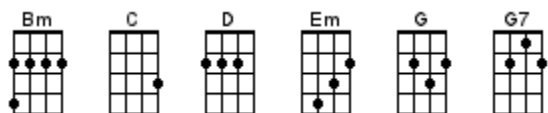

When My Angel Gets The Blues

Matt Andersen 2007

INTRO: / 1 2 3 4 / [G] / [C] / [G] / [C]

I [G] called my friend this [C] mornin'
[G] She was feelin' [C] down
She [Em] said she's had enough of love
She's [D] tired of this town
I [G] asked her what she [C] wanted
[G] "What would make you [C] smile?"
She cried [Em] "I'd love to live another life
If [D] only for a while"

It [C] hurts so [G] bad
[D] Every time she [G] cries
[C] Wishin' I was [G] there
To wipe the [D] tears from her eyes
I [C] stay so far a-[G]way
I [D] don't know what to [Em] do [Em]
When my [G] angel [D] gets the [G] blues [C]

[G] / [C] / [G] / [C] / [G] / [C]

I [G] always see you [C] standin'
[G] Strong and so [C] tall
You [Em] never let the world
Get you [D] back against the wall
I [G] know how much he [C] hurt you
All he [G] left you was the [C] pain
You don't [Em] need to go on cryin'
You'll fall [D] into love again

[G] / [C] / [Em] / [Em] / [D] / [D] /

BRIDGE:

[Bm] Little girl I'll [C] follow you [G] down
[D] I don't care how far we [G] go [G]
[Bm] I need to see you get your [C] feet back on the [G] ground
[D] You don't need to tell me
'Cause [D] I don't need to know [D]