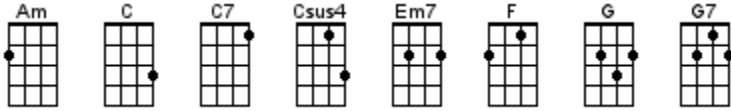

Have You Ever Seen The Rain

John Fogerty 1971

INTRO: / 1 2 3 4 /

[Am] / [F] / [C] / [G] / [C] / [C][G7] /

[C] Someone told me / [C] long ago [Csus4] /

[C] There's a calm be-[C]fore the storm

I [G7] know... [G7] it's been comin' / [C] for some time [Csus4] / [C] /

[C] When it's over / [C] so they say [Csus4] /

[C] It'll rain on a [C] sunny day

I [G7] know... [G7] shinin' down like / [C] water [Csus4] / [C][C7] /

[F] I wanna [G7] know, have you / [C] ever [Em7] seen the / [Am] rain [G] /

[F] I wanna [G7] know, have you / [C] ever [Em7] seen the / [Am] rain [G] /

[F] Comin' [G7] down on a sunny [C] day / [C][G7] /

[C] Yesterday and / [C] days before [Csus4] /

[C] Sun is cold and [C] rain is hard

[F] I wanna [G7] know, have you / [C] ever [Em7] seen the / [Am] rain [G] /

[F] I wanna [G7] know, have you / [C] ever [Em7] seen the / [Am] rain [G] /

[F] Comin' [G7] down on a sunny [C] day [G7] yeah

[F] I wanna [G7] know, have you / [C] ever [Em7] seen the / [Am] rain [G] /