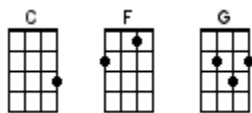

Zombies Just Wanna Be Loved

Bryant Oden 2013

< ~[C]~ means tremolo on the [C] chord >

INTRO: / 1 2 3 4 / [C] ↓↓ [F] ↓↓ / [C] ↓ /

[C] Zombies, just wanna be [F] loved [F]
[C] Zombies, just wanna be [G] loved [G]
So [C] if you see some coming towards you
[F] Give them a hug
[C] Zombies [G] just wanna be [C] loved [C]