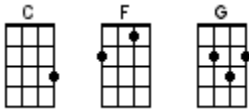

[C] Zombies [G] just wanna be [C] loved
(Just wanna [C] wanna be loved, loved)
[C] Zombies [G] just wanna be [C] loved
(Just wanna [C] wanna be loved, loved)

< SLOWLY >

[C] Zombies [G] just wanna be / [C]↓↓ loved [F]↓ [G]↓ / ~[C]~

< SPOKEN – LEADER ONLY >

Come here Zombie, come here
You're such a good zombie...
No, NO! Don't eat brains....

www.bytownukulele.ca