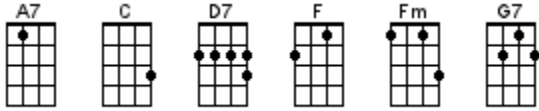

# My Honolulu Hula Girl

Sonny Cunha 1909 (arranged similar to La Familia de Ukeleles version)

< KAZOO STARTING NOTE: D# >

INTRO: / 1 2 / 1 2 /

[A7] / [D7] / [G7] / [C] ↓

[C] / [G7] / [C] / [G7] /  
[C] / [G7] / [C] / [G7] /

[C] All the time in the tropical clime  
Where they [D7] do the hula hula dance  
[G7] I fell in love with a chocolate dove  
While [C] learnin' that [F] funny funny [C] dance  
This [C] poor little kid why she never did  
A [D7] bit of loving before  
So I [F] made up my [Fm] mind, that I [C] struck a [A7] find  
The [D7] only girl I'd [G7] dare a-[C]dore (**well, well, well**)

[C] Out at the beach, with your dear little peach  
 Where the [D7] waves are rollin' in so high  
 [G7] Holdin' her hand, while you sit on the sand  
 You [C] promise you'll [F] win her heart or [C] die  
 You [C] start in to tease, you give her a squeeze  
 Her [D7] heart is all in a whirl  
 If you [F] get in a pinch, go [C] to it's a [A7] cinch  
 When [D7] spoonin' with a [G7] hula [C] girl (well, well, well)

**CHORUS:**

[G7] I love a pretty little Honolulu hula [C] hula girl  
 [C] (She's the candy kid to wriggle)  
 [G7] Hula girl  
 [G7] (She will surely make you giggle)  
 [C] Hula girl  
 [C] (With her naughty little wiggle)  
 [G7] Some day I'm goin' to try to make this hula hula [C] girlie mine  
 (This [C] girlie mine)  
 'Cause [A7] all the while I'm [Fm] dreamin' of her  
 My [D7] Honolulu [G7] hula [C] girl  
 My [D7] Honolulu [G7] hula [C] ↓ girl