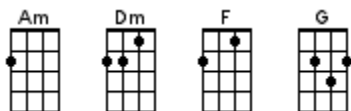

Shape Of You

Ed Sheeran 2017

< RIFF 1 & 2 PLAYED TOGETHER THROUGHOUT >

RIFF 1:

```
A|-----|-----|-----|-----|
E|-----|-----|-----|-----|
C|-----|-----|-----|-----|
G|-2---5-2-|-2---5-2-|-2---5-2-|-4---2-0-|
  | 1 + 2 + | 1 + 2 + | 1 + 2 + | 1 + 2 + |
```

BRIDGE: < A CAPPELLA >

C'mon, be my baby, come on
C'mon, be my baby, come on
C'mon, be my baby, come on
C'mon, be my baby, come on

[Am] C'mon, be my [Dm] baby, come on
[F] C'mon, be my [G] baby, come on
[Am] C'mon, be my [Dm] baby, come on
[F]↓ C'mon, be my baby, come on

CHORUS:

[Am] I'm in [Dm] love with the shape of [F] you
We push and [G] pull like a magnet [Am] do
Although my [Dm] heart is falling [F] too
I'm in [G] love with your bo-[Am]dy
Last [Dm] night you were in my [F] room
And now my [G] bedsheets smell like [Am] you
Every day discover-[Dm]ing something brand [F] new
Well I'm in [G] love with your bo-[Am]dy

< TWO PARTS SUNG TOGETHER >

Come on, be my [Dm] baby, come on

[F] **Come on, be my [G] baby, come on** [Am]
[F] I'm in [G] love with your bo-[Am]dy

Come on, be my [Dm] baby, come on

[F] **Come on, be my [G] baby, come on** [Am]
[F] I'm in [G] love with your bo-[Am]dy