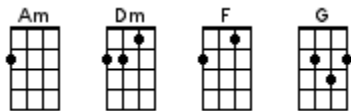

# Shape Of You

Ed Sheeran 2017

**INTRO: / 1 2 / 1 2 / < RIFF 1 & 2 PLAYED TOGETHER THROUGHOUT >**

**BRIDGE: < A CAPPELLA >**

C'mon, be my baby, come on  
C'mon, be my baby, come on  
C'mon, be my baby, come on  
C'mon, be my baby, come on

[Am] C'mon, be my [Dm] baby, come on  
[F] C'mon, be my [G] baby, come on  
[Am] C'mon, be my [Dm] baby, come on  
[F]↓ C'mon, be my baby, come on

**CHORUS:**

[Am] I'm in [Dm] love with the shape of [F] you  
We push and [G] pull like a magnet [Am] do  
Although my [Dm] heart is falling [F] too  
I'm in [G] love with your bo-[Am]dy  
Last [Dm] night you were in my [F] room  
And now my [G] bedsheets smell like [Am] you  
Every day discover-[Dm]ing something brand [F] new  
Well I'm in [G] love with your bo-[Am]dy

**< TWO PARTS SUNG TOGETHER >**

**Come on, be my [Dm] baby, come on**

[F] **Come on, be my [G] baby, come on** [Am]  
[F] I'm in [G] love with your bo-[Am]dy

**Come on, be my [Dm] baby, come on**

[F] **Come on, be my [G] baby, come on** [Am]  
[F] I'm in [G] love with your bo-[Am]dy