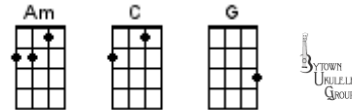

You Ain't Goin' Nowhere