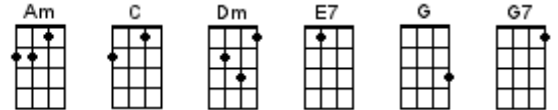

BUG's Really Slow Jam Songbook Chord Chart

Baritone Chord Chart

February 2, 2022

59th Bridge Street

The Hockey Song

A Mess Of Blues

I've Just Seen A Face

Bad Moon Rising

Jambalaya

The Big Rock Candy Mountains

Song For The Mira

BUG Medley

Sway

Build Me Up Buttercup

These Boots Are Made For Walkin'

Bye Bye Love