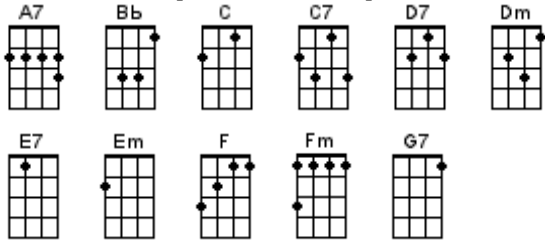

BUG's Really Slow Jam Songbook Chord Chart

Baritone Chord Chart

February 2, 2022

59th Bridge Street

The Hockey Song

A Mess Of Blues

I've Just Seen A Face

Bad Moon Rising

Jambalaya

The Big Rock Candy Mountains

Song For The Mira

BUG Medley

Sway

Build Me Up Buttercup

These Boots Are Made For Walkin'

Bye Bye Love