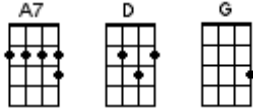

BUG's Really Slow Jam Songbook Chord Chart

Baritone Chord Chart

February 2, 2022

59th Bridge Street

The Hockey Song

A Mess Of Blues

I've Just Seen A Face

Bad Moon Rising