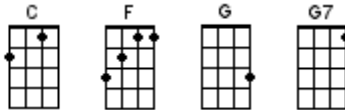

BUG's Really Slow Jam Songbook Chord Chart

Baritone Chord Chart

February 2, 2022

59th Bridge Street

The Hockey Song

A Mess Of Blues

I've Just Seen A Face

Bad Moon Rising

Jambalaya

The Big Rock Candy Mountains

Song For The Mira

BUG Medley

Sway

Build Me Up Buttercup

These Boots Are Made For Walkin'

Bye Bye Love