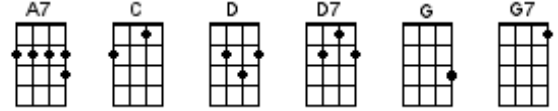

Song For The Mira