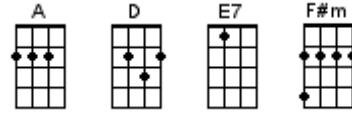

BUG's Really Slow Jam Songbook Chord Chart

Baritone Chord Chart

February 2, 2022

59th Bridge Street

The Hockey Song

A Mess Of Blues

I've Just Seen A Face

Bad Moon Rising