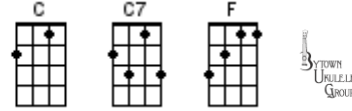

BUG's Really Slow Jam Songbook Chord Chart

Baritone Chord Chart

February 2, 2022

59th Bridge Street

The Hockey Song

A Mess Of Blues

I've Just Seen A Face

Bad Moon Rising

Jambalaya

The Big Rock Candy Mountains

Song For The Mira

BUG Medley

Sway

Build Me Up Buttercup

These Boots Are Made For Walkin'

Bye Bye Love

You Ain't Goin' Nowhere

Eight Days A Week