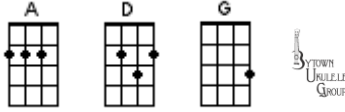

BUG's Really Slow Jam Songbook Chord Chart

Baritone Chord Chart

February 2, 2022

59th Bridge Street

The Hockey Song

A Mess Of Blues

I've Just Seen A Face

Bad Moon Rising