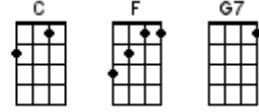

BUG's Really Slow Jam Songbook Chord Chart

Baritone Chord Chart

February 2, 2022

59th Bridge Street

The Hockey Song

A Mess Of Blues

I've Just Seen A Face

Bad Moon Rising