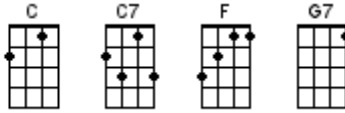

BUG's Really Slow Jam Songbook Chord Chart

Baritone Chord Chart

February 2, 2022

59th Bridge Street

The Hockey Song

A Mess Of Blues

I've Just Seen A Face

Bad Moon Rising