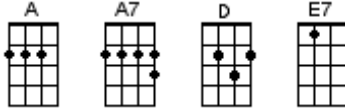

The Big Rock Candy Mountains