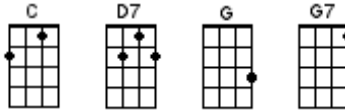

BUG's Really Slow Jam Songbook Chord Chart

Baritone Chord Chart

February 2, 2022

59th Bridge Street

The Hockey Song

A Mess Of Blues

I've Just Seen A Face

Bad Moon Rising

Jambalaya

The Big Rock Candy Mountains

Song For The Mira

BUG Medley

Sway

Build Me Up Buttercup

These Boots Are Made For Walkin'

Bye Bye Love