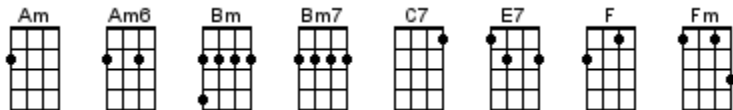

# Sunny

Bobby Hebb 1966

UBass

SR18 P82A 128 bpm Vol. \_\_\_\_\_

**INTRO:** / 1 2 3 4 / [AmE][EF] / [Am6FF#][F#F] / [AmE][EF] / [Am6FF#][F#F] /

[Am] Sunny [C7] yesterday my [F] life was filled with [Bm] rain [E7]  
 [Am] Sunny [C7] you smiled at me and [F] really eased the [Bm] pain [E7]  
 Now the [Am] dark days are done, and the [C7] bright days are here  
 [F] My sunny one shines [FmC] so sincere  
 [Bm7] Sunny, one so [E7D] true, I love [AmE] you [EF] / [Am6FF#][F#F] /

[Am] Sunny [C7] thank you for the [F] sunshine bou-[Bm]quet [E7]  
 [Am] Sunny [C7] thank you for the [F] love you brought my [Bm] way [E7]  
 You [Am] gave to me your [C7] all and all  
 And [F] now I feel [FmC] ten feet tall  
 [Bm7] Sunny, one so [E7D] true, I love [AmE] you [EF] / [Am6FF#][F#F] /

[Am] Sunny [C7] thank you for the [F] truth you've let me [Bm] see [E7]  
 [Am] Sunny [C7] thank you for the [F] facts from A to [Bm] Z [E7]  
 [Am] My life was torn, like [C7] windblown sand  
 Then [F] a rock was formed when [FmC] we held hands  
 [Bm7] Sunny, one so [E7D] true, I love [AmE] you [EF] / [Am6FF#][F#F] /

[Am] Sunny [C7] thank you for that [F] smile upon your [Bm] face [E7] mm-mm-mm  
 [Am] Sunny [C7] thank you thank you for that  
 [F] Glean that flows with [Bm] grace [E7]  
 [Am] You're my spark of [C7] nature's fire  
 [F] You're my sweet com-[FmC]plete desire  
 [Bm7] Sunny, one so [E7D] true, I love [AmE] you [EF] / [Am6FF#][F#F] /