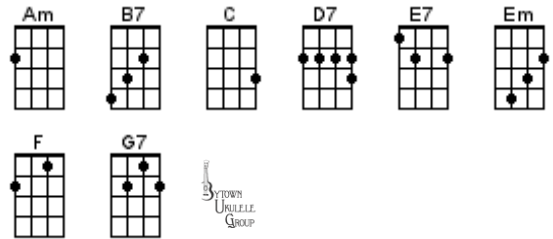

BUG Jam Songbook Chord Chart

July 17, 2024

1234

500 Miles

Aloha 'oe

Bald-Headed Lena

The Big Rock Candy Mountains

Constant Craving

Gracefield

He Played His Ukulele As The Ship Went

Down

Help Me Rhonda

House At Pooh Corner

I Lost My Baby

I'm Gonna Be (500 Miles)

Mad World