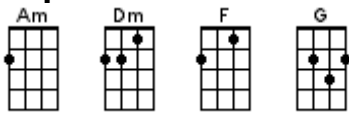

Shape Of You