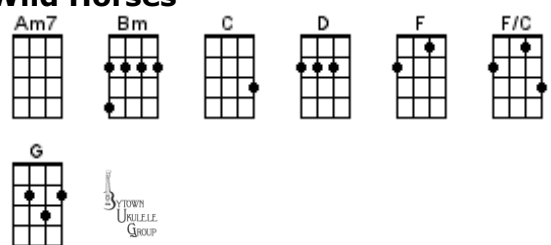

Gracefield

He Played His Ukulele As The Ship Went

Down

Help Me Rhonda

House At Pooh Corner

I Lost My Baby

I'm Gonna Be (500 Miles)

Love Is A Rose

Shape Of You

Take On Me

Share The Land

Where Do You Go To (My Lovely)?

Signs

Wild Horses

Somebody That I Used To Know