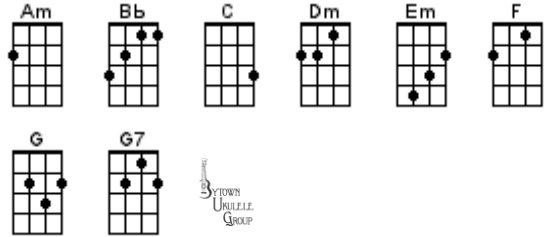

Gracefield

He Played His Ukulele As The Ship Went

Down

Help Me Rhonda

House At Pooh Corner

I Lost My Baby

I'm Gonna Be (500 Miles)

Love Is A Rose