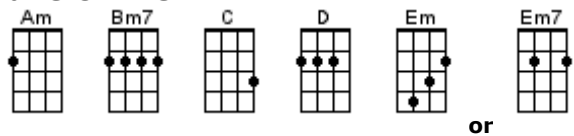

BUG Jam Songbook Chord Chart

July 17, 2024

Perhaps, Perhaps, Perhaps

Suddenly Last Summer

Rawhide

Sunshine Superman

Shape Of You

Take On Me

Share The Land

Where Do You Go To (My Lovely)?

Signs

Wild Horses

Somebody That I Used To Know