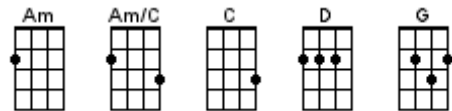

Gracefield

He Played His Ukulele As The Ship Went

Down

Help Me Rhonda

House At Pooh Corner

I Lost My Baby

I'm Gonna Be (500 Miles)

Mad World