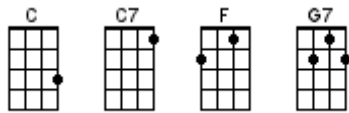

BUG Jam Songbook Chord Chart

July 17, 2024

1234

500 Miles

Aloha 'oe

Bald-Headed Lena

The Big Rock Candy Mountains

Constant Craving

Gracefield

He Played His Ukulele As The Ship Went

Down

Help Me Rhonda

House At Pooh Corner

I Lost My Baby

I'm Gonna Be (500 Miles)

Mad World