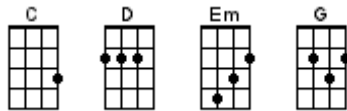

BUG Jam Songbook Chord Chart

July 17, 2024

1234

500 Miles

Aloha 'oe

Bald-Headed Lena

The Big Rock Candy Mountains

Constant Craving

Gracefield

He Played His Ukulele As The Ship Went

Down

Help Me Rhonda

House At Pooh Corner

I Lost My Baby

I'm Gonna Be (500 Miles)

Love Is A Rose