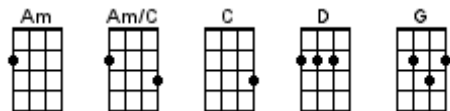

BUG Jam Songbook Chord Chart

July 17, 2024

1234

500 Miles

Aloha 'oe

Bald-Headed Lena

The Big Rock Candy Mountains

Constant Craving

Gracefield

He Played His Ukulele As The Ship Went

Down

Help Me Rhonda

House At Pooh Corner

I Lost My Baby

I'm Gonna Be (500 Miles)

Love Is A Rose

Mad World

Our Town