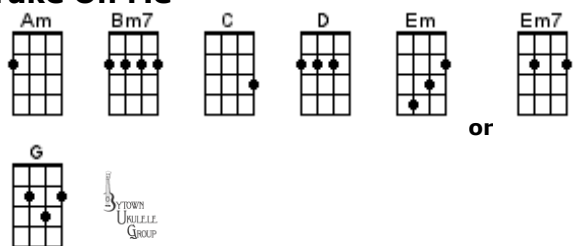

BUG Jam Songbook Chord Chart

July 17, 2024

Perhaps, Perhaps, Perhaps

Somebody That I Used To Know

Rawhide

Suddenly Last Summer

Shape Of You

Sunshine Superman

Share The Land

Take On Me

Signs

Where Do You Go To (My Lovely)?