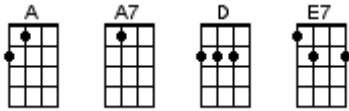

BUG Jam Songbook Chord Chart

July 17, 2024

1234

500 Miles

Aloha 'oe

Bald-Headed Lena

The Big Rock Candy Mountains

Constant Craving

Gracefield

He Played His Ukulele As The Ship Went

Down

Help Me Rhonda

House At Pooh Corner

I Lost My Baby

I'm Gonna Be (500 Miles)

Mad World