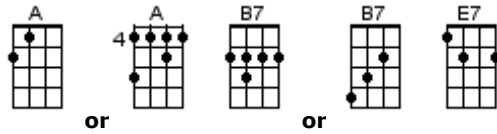

Gracefield

He Played His Ukulele As The Ship Went

Down

Help Me Rhonda

House At Pooh Corner

I Lost My Baby

I'm Gonna Be (500 Miles)

Love Is A Rose

Mad World

Our Town

BUG Jam Songbook Chord Chart

July 17, 2024

Perhaps, Perhaps, Perhaps

Suddenly Last Summer

Rawhide

Sunshine Superman