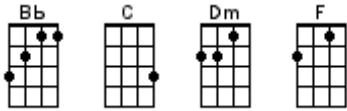

BUG Jam Songbook Chord Chart

July 17, 2024

1234

500 Miles

Aloha 'oe

Bald-Headed Lena

The Big Rock Candy Mountains

Constant Craving

Gracefield

He Played His Ukulele As The Ship Went

Down

Help Me Rhonda

House At Pooh Corner

I Lost My Baby

I'm Gonna Be (500 Miles)

Love Is A Rose