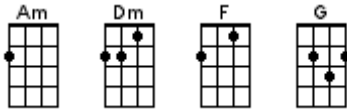

Shape Of You