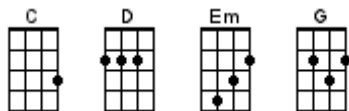

Gracefield