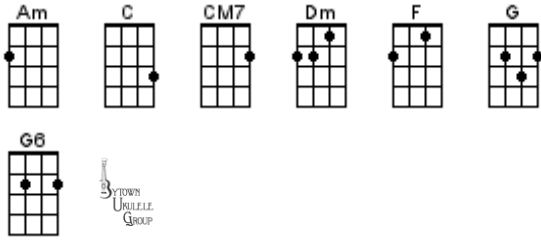

BUG Jam Songbook Chord Chart

July 17, 2024

1234

500 Miles

Aloha 'oe

Bald-Headed Lena

The Big Rock Candy Mountains

Constant Craving

Gracefield

He Played His Ukulele As The Ship Went

Down

Help Me Rhonda

House At Pooh Corner

I Lost My Baby

I'm Gonna Be (500 Miles)

Love Is A Rose