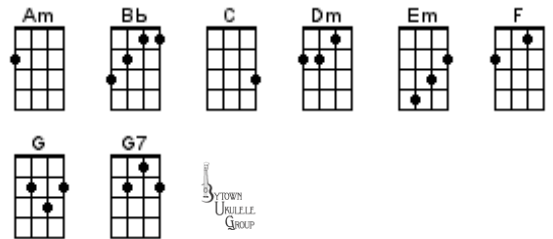

Gracefield

He Played His Ukulele As The Ship Went

Down

Help Me Rhonda

House At Pooh Corner

I Lost My Baby

I'm Gonna Be (500 Miles)

Mad World