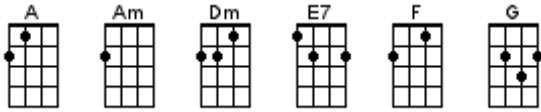

Gracefield

He Played His Ukulele As The Ship Went

Down

Help Me Rhonda

House At Pooh Corner

I Lost My Baby

I'm Gonna Be (500 Miles)

Love Is A Rose

Mad World

Our Town

BUG Jam Songbook Chord Chart

July 17, 2024

Perhaps, Perhaps, Perhaps

Suddenly Last Summer

Rawhide

Sunshine Superman