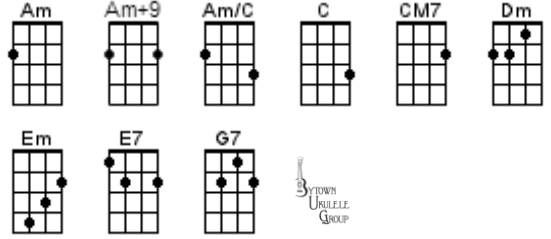

Gracefield

He Played His Ukulele As The Ship Went

Down

Help Me Rhonda

House At Pooh Corner

I Lost My Baby

I'm Gonna Be (500 Miles)

Love Is A Rose