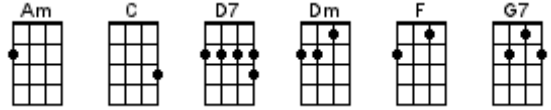

Gracefield

He Played His Ukulele As The Ship Went

Down

Help Me Rhonda

House At Pooh Corner

I Lost My Baby

I'm Gonna Be (500 Miles)

Love Is A Rose