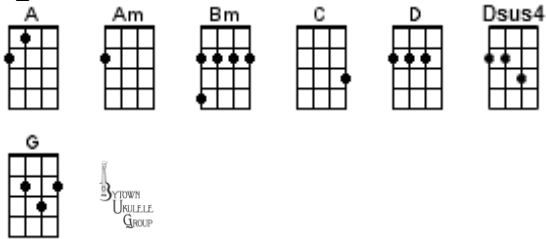

Gracefield

He Played His Ukulele As The Ship Went

Down

Help Me Rhonda

House At Pooh Corner

I Lost My Baby

I'm Gonna Be (500 Miles)

Love Is A Rose

Shape Of You

Take On Me

Share The Land

Where Do You Go To (My Lovely)?

Signs

Wild Horses

Somebody That I Used To Know