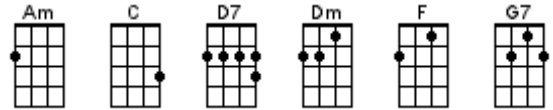

Gracefield

He Played His Ukulele As The Ship Went

Down

Help Me Rhonda

House At Pooh Corner

I Lost My Baby

I'm Gonna Be (500 Miles)

Mad World