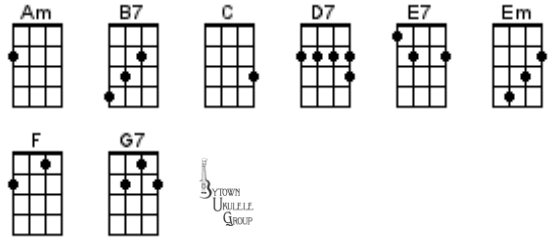

BUG Jam Songbook Chord Chart

July 17, 2024

1234

500 Miles

Aloha 'oe

Bald-Headed Lena

The Big Rock Candy Mountains

Constant Craving

Gracefield

He Played His Ukulele As The Ship Went

Down

Help Me Rhonda

House At Pooh Corner

I Lost My Baby

I'm Gonna Be (500 Miles)

Love Is A Rose