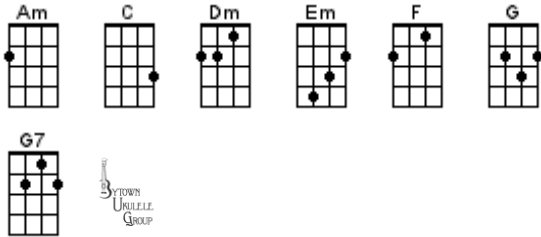

BUG Jam Songbook Chord Chart

July 17, 2024

1234

500 Miles

Aloha 'oe

Bald-Headed Lena

The Big Rock Candy Mountains

Constant Craving

Gracefield

He Played His Ukulele As The Ship Went

Down

Help Me Rhonda

House At Pooh Corner

I Lost My Baby

I'm Gonna Be (500 Miles)

Mad World