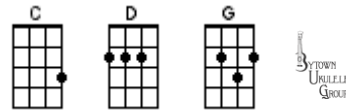

Gracefield

He Played His Ukulele As The Ship Went

Down

Help Me Rhonda

House At Pooh Corner

I Lost My Baby

I'm Gonna Be (500 Miles)

Love Is A Rose