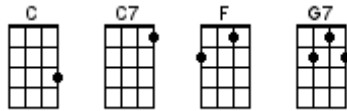

BUG Jam Songbook Chord Chart

July 17, 2024

1234

500 Miles

Aloha 'oe

Bald-Headed Lena

The Big Rock Candy Mountains

Constant Craving

Gracefield

He Played His Ukulele As The Ship Went

Down

Help Me Rhonda

House At Pooh Corner

I Lost My Baby

I'm Gonna Be (500 Miles)

Love Is A Rose