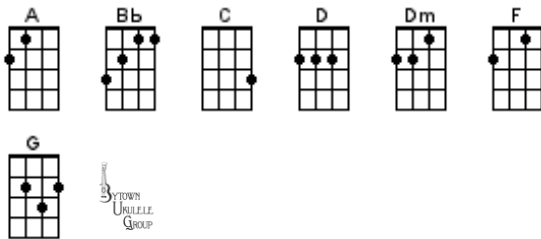

Share The Land