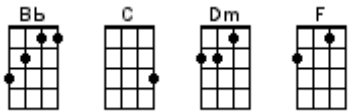

BUG Jam Songbook Chord Chart

July 17, 2024

1234

500 Miles

Aloha 'oe

Bald-Headed Lena

The Big Rock Candy Mountains

Constant Craving

Gracefield

He Played His Ukulele As The Ship Went

Down

Help Me Rhonda

House At Pooh Corner

I Lost My Baby

I'm Gonna Be (500 Miles)

Mad World