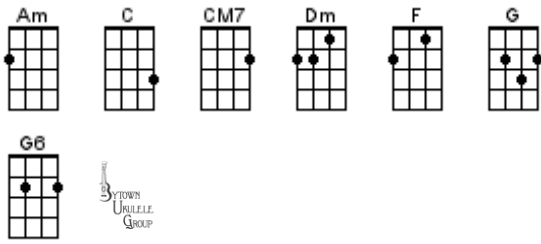

BUG Jam Songbook Chord Chart

July 17, 2024

1234

500 Miles

Aloha 'oe

Bald-Headed Lena

The Big Rock Candy Mountains

Constant Craving

Gracefield

He Played His Ukulele As The Ship Went

Down

Help Me Rhonda

House At Pooh Corner

I Lost My Baby

I'm Gonna Be (500 Miles)

Mad World