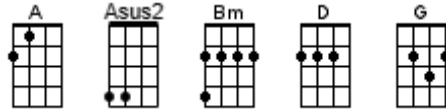

Gracefield

He Played His Ukulele As The Ship Went

Down

Help Me Rhonda

House At Pooh Corner

I Lost My Baby

I'm Gonna Be (500 Miles)

Love Is A Rose

Mad World

Our Town

BUG Jam Songbook Chord Chart

July 17, 2024

Perhaps, Perhaps, Perhaps

Suddenly Last Summer

Rawhide

Sunshine Superman