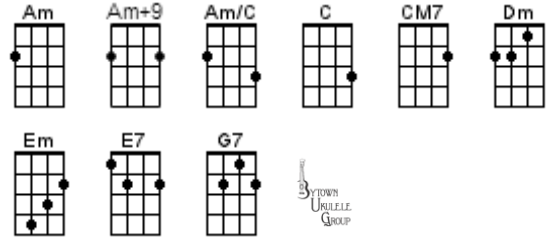

Gracefield

He Played His Ukulele As The Ship Went

Down

Help Me Rhonda

House At Pooh Corner

I Lost My Baby

I'm Gonna Be (500 Miles)

Mad World