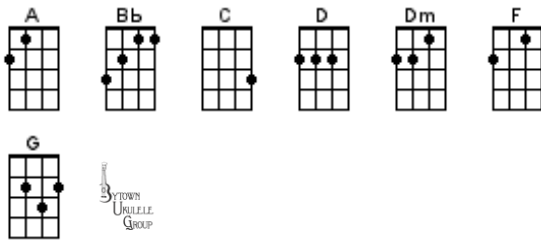

Share The Land