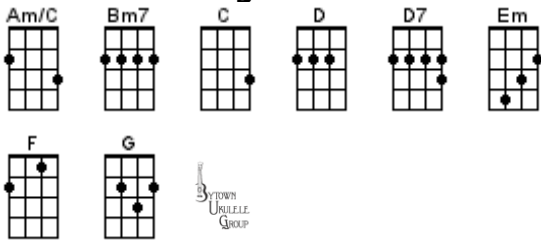

BUG Jam Songbook Chord Chart

July 17, 2024

1234

500 Miles

Aloha 'oe

Bald-Headed Lena

The Big Rock Candy Mountains

Constant Craving

Gracefield

He Played His Ukulele As The Ship Went

Down

Help Me Rhonda

House At Pooh Corner

I Lost My Baby

I'm Gonna Be (500 Miles)

Mad World