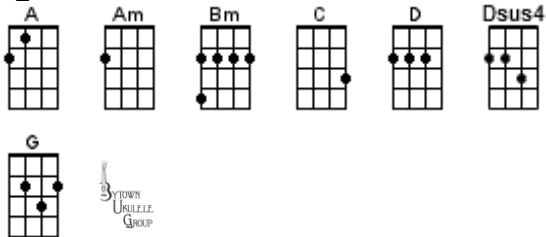

Gracefield

He Played His Ukulele As The Ship Went

Down

Help Me Rhonda

House At Pooh Corner

I Lost My Baby

I'm Gonna Be (500 Miles)

Mad World

Sunshine Superman

Share The Land

Take On Me

Signs

Where Do You Go To (My Lovely)?