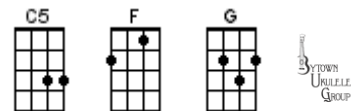

BUG Jam Songbook Chord Chart

July 17, 2024

1234

500 Miles

Aloha 'oe

Bald-Headed Lena

The Big Rock Candy Mountains

Constant Craving

Gracefield

He Played His Ukulele As The Ship Went

Down

Help Me Rhonda

House At Pooh Corner

I Lost My Baby

I'm Gonna Be (500 Miles)

Mad World

Our Town