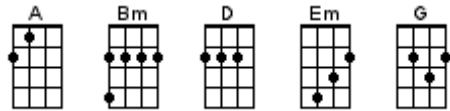

Gracefield

He Played His Ukulele As The Ship Went

Down

Help Me Rhonda

House At Pooh Corner

I Lost My Baby

I'm Gonna Be (500 Miles)

Love Is A Rose