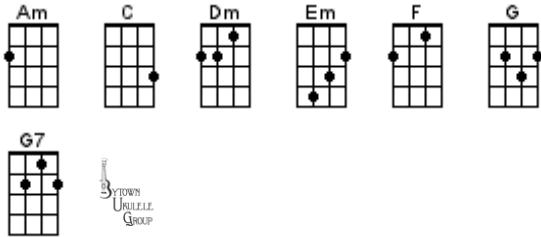

BUG Jam Songbook Chord Chart

July 17, 2024

1234

500 Miles

Aloha 'oe

Bald-Headed Lena

The Big Rock Candy Mountains

Constant Craving

Gracefield

He Played His Ukulele As The Ship Went

Down

Help Me Rhonda

House At Pooh Corner

I Lost My Baby

I'm Gonna Be (500 Miles)

Love Is A Rose

Shape Of You

Take On Me

Share The Land

Where Do You Go To (My Lovely)?

Signs

Wild Horses

Somebody That I Used To Know