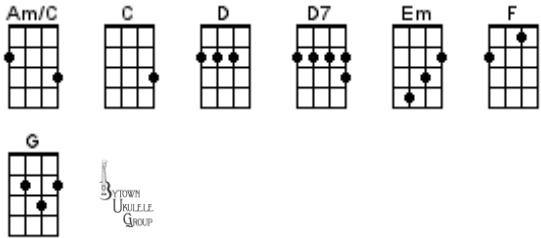

BUG Jam Songbook Chord Chart

July 17, 2024

1234

500 Miles

Aloha 'oe

Bald-Headed Lena

The Big Rock Candy Mountains

Constant Craving

Gracefield

He Played His Ukulele As The Ship Went

Down

Help Me Rhonda

House At Pooh Corner

I Lost My Baby

I'm Gonna Be (500 Miles)

Love Is A Rose