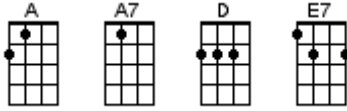

BUG Jam Songbook Chord Chart

July 17, 2024

1234

500 Miles

Aloha 'oe

Bald-Headed Lena

The Big Rock Candy Mountains

Constant Craving

Gracefield

He Played His Ukulele As The Ship Went

Down

Help Me Rhonda

House At Pooh Corner

I Lost My Baby

I'm Gonna Be (500 Miles)

Love Is A Rose