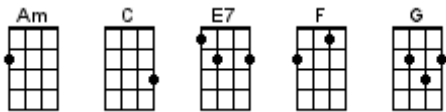

BUG Jam Songbook Chord Chart

July 17, 2024

Perhaps, Perhaps, Perhaps

Somebody That I Used To Know

Rawhide

Suddenly Last Summer

Shape Of You

Sunshine Superman

Share The Land

Take On Me

Signs

Where Do You Go To (My Lovely)?