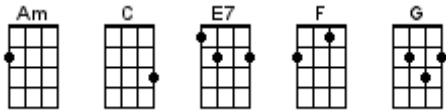

Gracefield

He Played His Ukulele As The Ship Went

Down

Help Me Rhonda

House At Pooh Corner

I Lost My Baby

I'm Gonna Be (500 Miles)

Love Is A Rose

Mad World

Our Town

BUG Jam Songbook Chord Chart

July 17, 2024

Perhaps, Perhaps, Perhaps

Suddenly Last Summer

Rawhide

Sunshine Superman