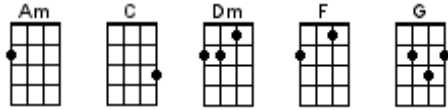

And [C] inch by inch [F] row by [C] row
[F] Someone [G] bless these [C] seeds I sow
[F] Someone [G] warm them [C] from be-[Am]low
'Til the [Dm] rains come [G] tumblin' [C] down / [F][C] / [C] / [G][C] /

[C] / [G] / [C] / [C]↓

www.bytownukulele.ca