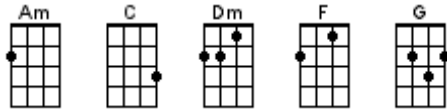

The Garden Song (Inch By Inch)

David Mallett 1975

INTRO: / 1 2 3 4 /

**[C] / [F][C] / [C] / [G][C] /
[C] / [F][C] / [C] / [G][C] /**

[C] Inch by inch **[F]** row by **[C]** row
[F] Gonna **[G]** make this **[C]** garden grow
[F] All it **[G]** takes is a **[C]** rake and a **[Am]** hoe
And a **[Dm]** piece of fertile **[G]** ground

[C] Inch by inch **[F]** row by **[C]** row
[F] Someone **[G]** bless these **[C]** seeds I sow
[F] Someone **[G]** warm them **[C]** from be-**[Am]**low
'Til the **[Dm]** rains come **[G]** tumblin' **[C]** down / **[F][C] / [C] / [G][C] /**

[C] Grain for grain **[F]** sun and **[C]** rain
[F] Find my **[G]** way in **[C]** nature's chain
[F] Tune my **[G]** body **[C]** and my **[Am]** brain
To the **[Dm]** music **[G]** from the **[C]** land / **[F][G] / [C] / [F][G] /**