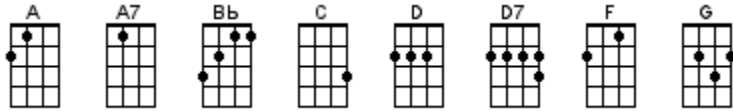

# Everyday

Buddy Holly and Norman Petty 1957 (recorded by Buddy Holly and The Crickets)

**INTRO:** / 1 2 3 4 / [D] / [D] /

[D] Every day [G] it's a gettin' [A] closer  
[D] Goin' faster [G] than a roller [A] coaster  
[D] Love like yours will [G] surely [A] come my [D] way  
[G] A-hey [D] a-hey [A] hey

[G] Every day, seems a little longer  
[C] Every way, love's a little stronger  
[F] Come what may, do you ever long for  
[Bb] True love from [A] me [A7]

[D] Every day [G] it's a gettin' [A] closer  
[D] Goin' faster [G] than a roller [A] coaster  
[D] Love like yours will [G] surely [A] come my [D] way  
[G] A-hey [D] a-hey [A] hey