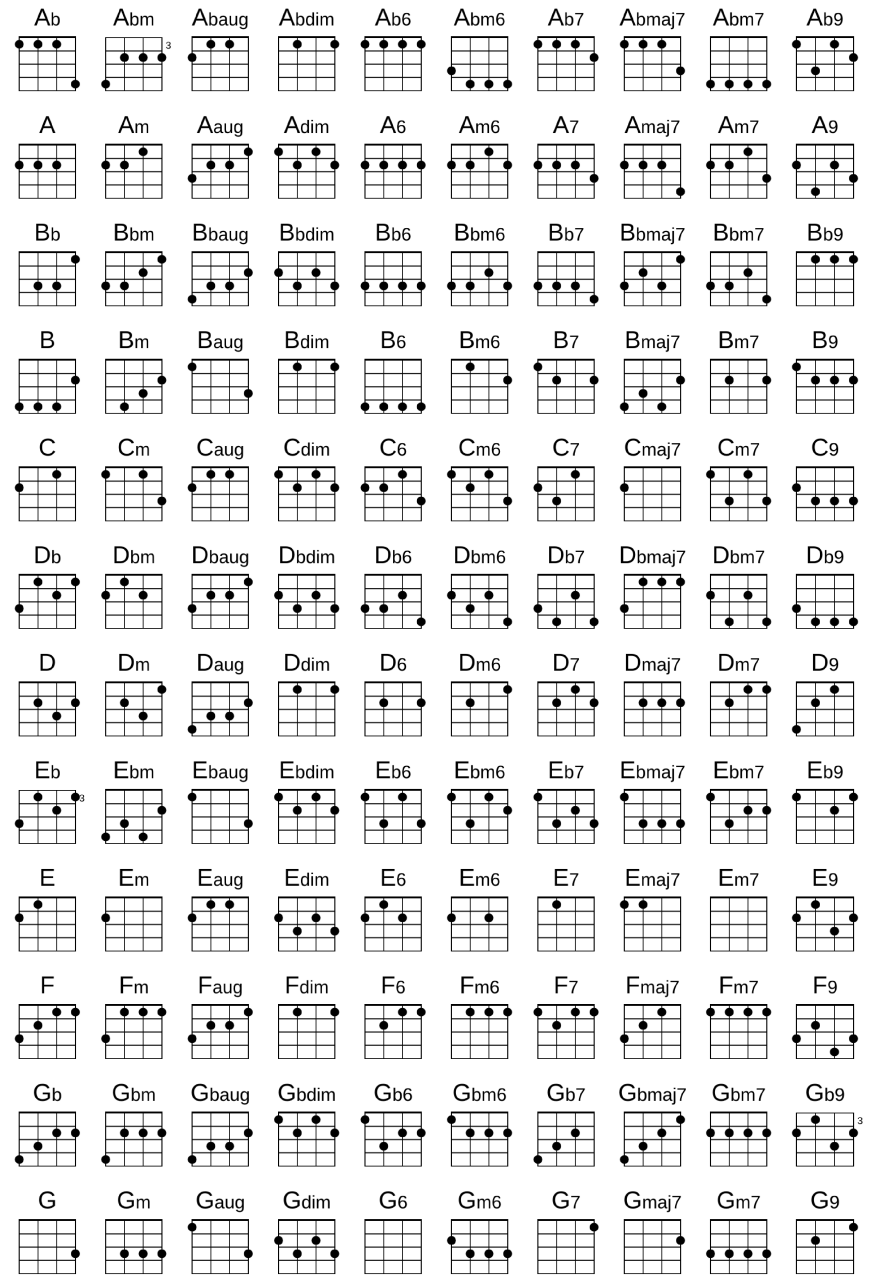

Baritone Uke DGBE Tuning

© 2013 Jon Thysell. Some rights reserved. Visit me online at <http://jonthysell.com>.
This work is licensed under a [Creative Commons Attribution 3.0 Unported License](http://creativecommons.org/licenses/by/3.0/).