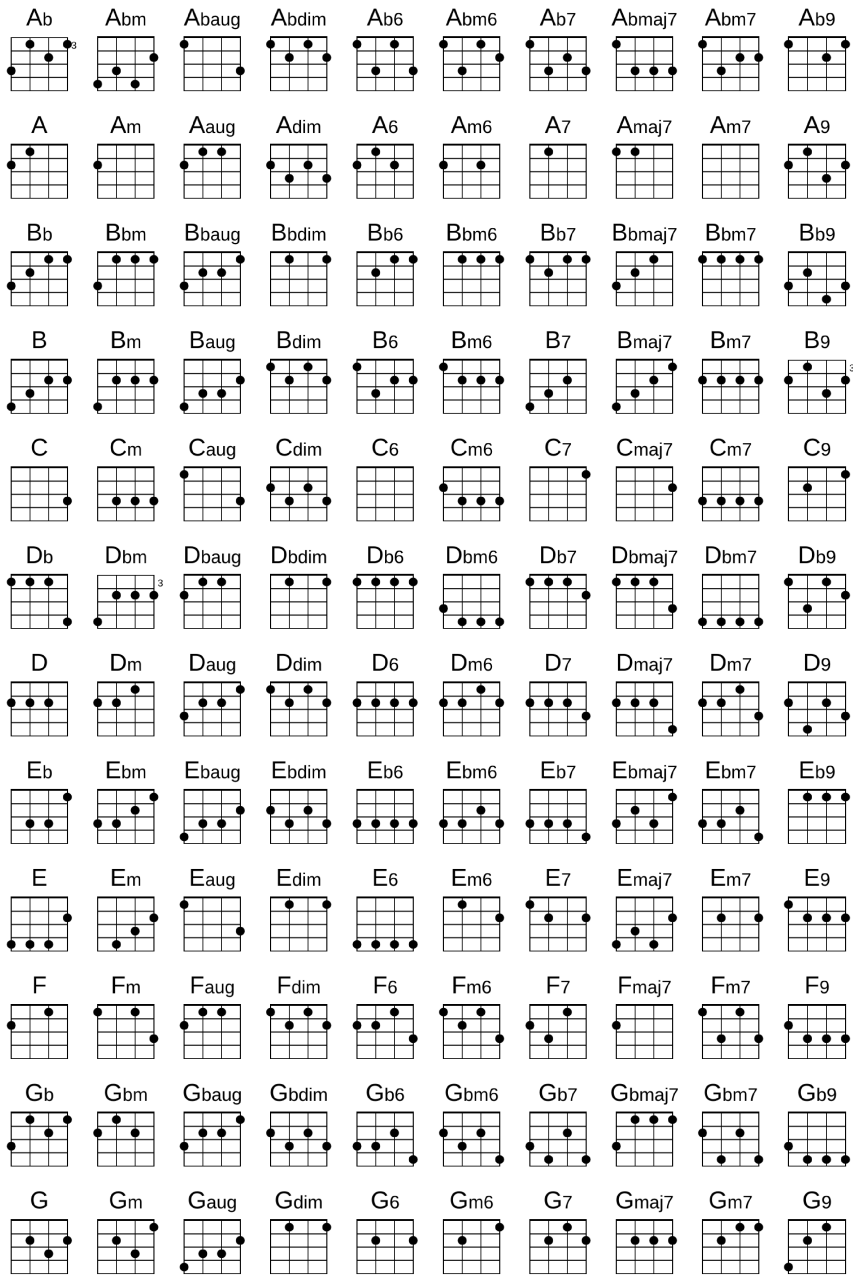

Standard Uke GCEA Tuning

© 2013 Jon Thysell. Some rights reserved. Visit me online at <http://jonthysell.com>.
This work is licensed under a [Creative Commons Attribution 3.0 Unported License](http://creativecommons.org/licenses/by/3.0/).