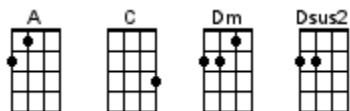

# 'Til It All Comes 'Round Again (Solstice Song)

Words & Music © Kate Ferris - SOCAN 2019

**INSTRUMENTAL INTRO: / 1 2 3 / 1 2 3 /**

**[Dm][Dsus2] / [Dm][Dsus2] / [Dm][Dsus2] / [Dm][Dsus2] /**

[Dm] Darkness holds the earth in [C] icy [Dm] thrall  
[Dm] In the frozen forest [C] footsteps [Dm] fall  
[Dm] Bonfires' flames dance [C] higher in the [A] night  
[Dm] As we come to greet the re-[C]turning [Dm] light [Dsus2]  
**[Dm][Dsus2] / [Dm][Dsus2] / [Dm][Dsus2] /**