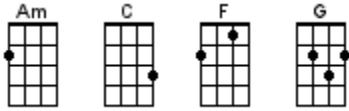

Stay With Me

Sam Smith, James Napier, William Phillips, Tom Petty, Jeff Lynne 2014

INTRO: / 1 2 3 4 /

[Am] ↓ ↓ ↑ [F] ↓ ↓ ↑ / [C] /

[Am] ↓ ↓ ↑ [F] ↓ ↓ ↑ / [C] /

[Am] Guess it's true, I'm not [F] good at a one-night [C] stand

[Am] But I still need [F] love 'cause I'm just a [C] man

[Am] These nights never [F] seem to go to [C] plan

[Am] I don't want you to [F] leave, will you hold my [C] hand?

CHORUS:

Oh won't you [Am] stay [F] with [C] me?

[Am] And deep down I [F] know this never [C] works

[Am] But you can lay with [F] me so it doesn't [C] hurt

CHORUS:

Oh won't you [Am] stay [F] with [C] me?

'Cause you're [Am] all [F] I [C] need

This ain't [Am] love it's [F] clear to [C] see, but [G] darling